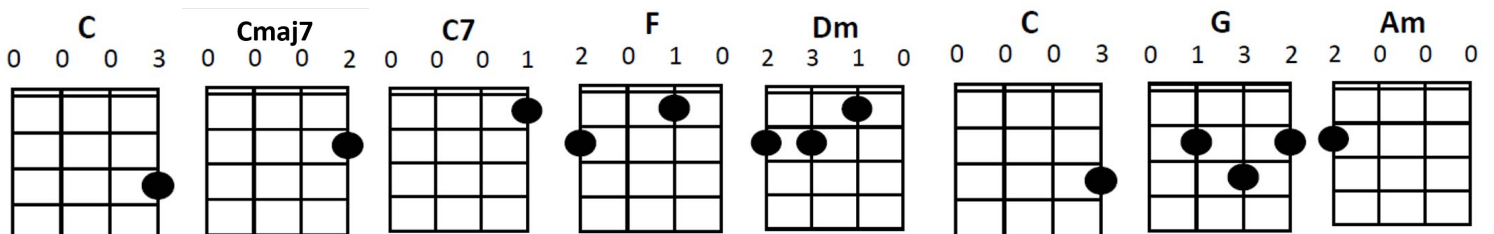

Kiss Me - Sixpence None The Richer

Intro

C | **Cmaj7** | **C7** | **Cmaj7** | x2

Verse 1

C | **Cmaj7** |
Kiss me, out of the bearded barley

C7 | **Cmaj7** |
Nightly, beside the green, green grass

C | **Cmaj7** |
Swing, swing, swing the spinning step

C7 | **F** |
You wear those shoes and I will wear that dress, oh-oh

Chorus

Dm / **G** / | **C** / **Am** / |
Kiss me Beneath the milky twilight

Dm / **G** / | **C** / **C7** / |
Lead me out on the moonlit floor

Dm / **G** / | **C** / **G** / |
Lift your open hand Strike up the band and make the

Am / **G** / | **F** / / / | **G** / / / |
Fireflies dance, silver moon sparkling So kiss me

Link

| **C** | **Cmaj7** | **C7** | **Cmaj7** |